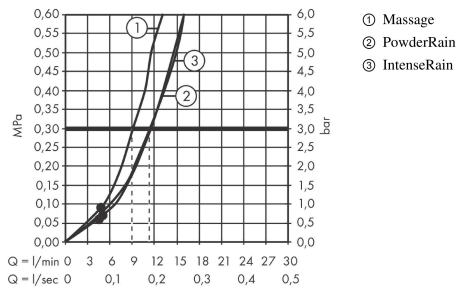

Pulsify Select S

Shower set 105 3jet Relaxation with shower bar 65 cm

Surfaces: **Matt Black** Article Number: **24160670**

Description

product features

- consists of: hand shower, slider, shower bar, shower hose
- shower head size: 105 mm
- spray type: PowderRain, IntenseRain, Massage spray
- convenient diversion via Select button
- maximum flow rate at 3 bar: 11,4 l/min
- minimum flow pressure: 1 bar
- wall supports of plastic
- stand pipe length: 669 mm
- shower bar diameter: 22 mm
- profile stand pipe: round
- drilling distance 625 mm
- height-adjustable slider with locking push-button slider

Technology

Design awards

reddot winner 2021

Product image

Scale drawing

Pulsify Select S
Shower set 105 3jet Relaxation with shower bar 65 cm
 Surfaces: **Matt Black** Article Number: **24160670**

Flowchart

The consumption was measured in combination with the appropriate fittings (thermostat/mixer/in-wall valve) to reflect actual application in practice.

Pulsify Select S
Shower set 105 3jet Relaxation with shower bar 65 cm
Surfaces: **Matt Black** Article Number: **24160670**