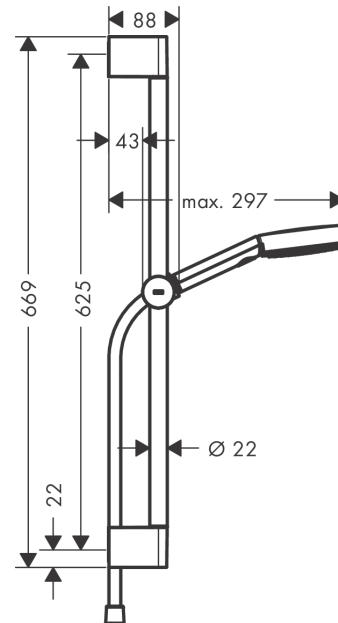

Pulsify Select S

Shower set 105 3jet Relaxation with shower bar 65 cm

Surfaces: **Matt Black** Article Number: **24160670**

Description

product features

- consists of: hand shower, slider, shower bar, shower hose
- shower head size: 105 mm
- spray type: PowderRain, IntenseRain, Massage spray
- convenient diversion via Select button
- maximum flow rate at 3 bar: 11,4 l/min
- minimum flow pressure: 1 bar
- wall supports of plastic
- stand pipe length: 669 mm
- shower bar diameter: 22 mm
- profile stand pipe: round
- drilling distance 625 mm
- height-adjustable slider with locking push-button slider

Technology

Design awards

reddot winner 2021

Product image

Scale drawing

Pulsify Select S
Shower set 105 3jet Relaxation with shower bar 65 cm
 Surfaces: **Matt Black** Article Number: **24160670**

Flowchart

The consumption was measured in combination with the appropriate fittings (thermostat/mixer/in-wall valve) to reflect actual application in practice.

Pulsify Select S
Shower set 105 3jet Relaxation with shower bar 65 cm
Surfaces: **Matt Black** Article Number: **24160670**

Spare part list

Year of production: >06/21

Pos.	Description	Article Number	Price	PU
1	cover	95217670	-	1
2	wall support	95218000	-	1
3	mounting set	96179000	-	1
4	support, assy	93517670	-	1
5	shower hose Isiflex'B 1,60 m	28276670	-	1
6	-	24110670	-	1
7	filter	92672000	-	1
8	seal	98058000	-	1
a	tile-matching-disk 7 mm	97450000	-	1